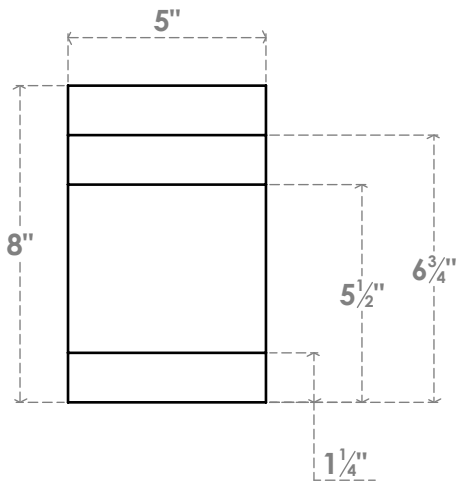

RFTP05X08X24MED

5"W X 8"H X 24"L MEDITERRANEAN ARCHITECTURAL GRADE PVC RAFTER TAIL

SIDE PROFILE

FRONT PROFILE

ISOMETRIC

EKENA MILLWORK
 2300 WEST MAIN ST.
 CLARKSVILLE, TX 75426
 TOLL FREE: 866-607-0453
 WWW.EKENAMILLWORK.COM