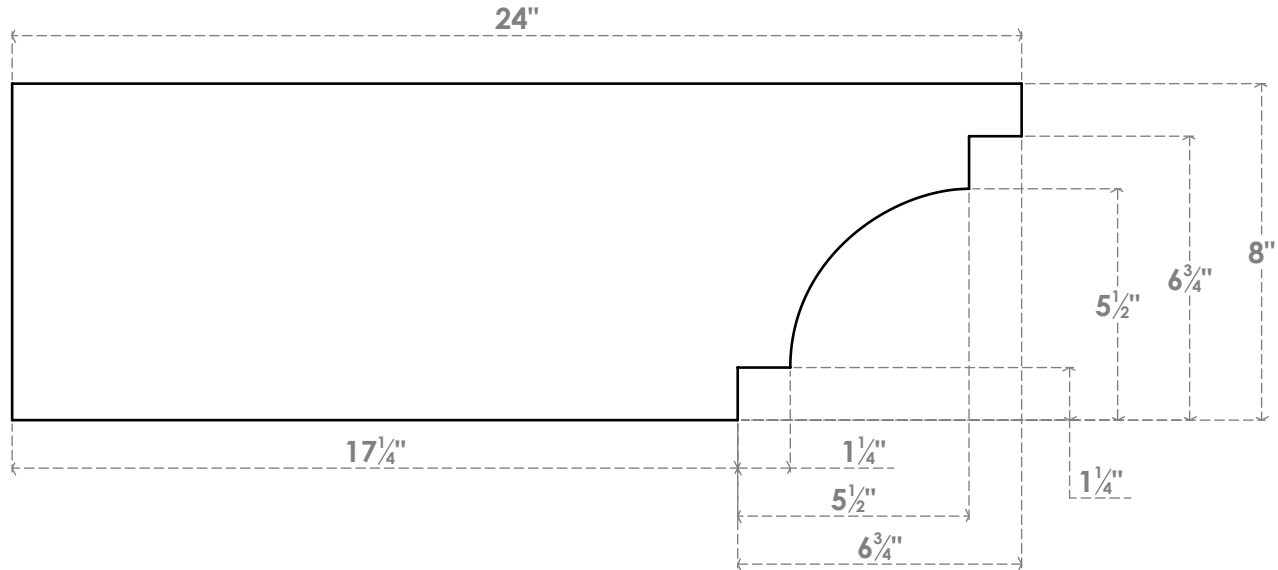

RFTP05X08X24MED

5"W X 8"H X 24"L MEDITERRANEAN ARCHITECTURAL GRADE PVC RAFTER TAIL

SIDE PROFILE

FRONT PROFILE

ISOMETRIC

EKENA MILLWORK
 2300 WEST MAIN ST.
 CLARKSVILLE, TX 75426
 TOLL FREE: 866-607-0453
 WWW.EKENAMILLWORK.COM